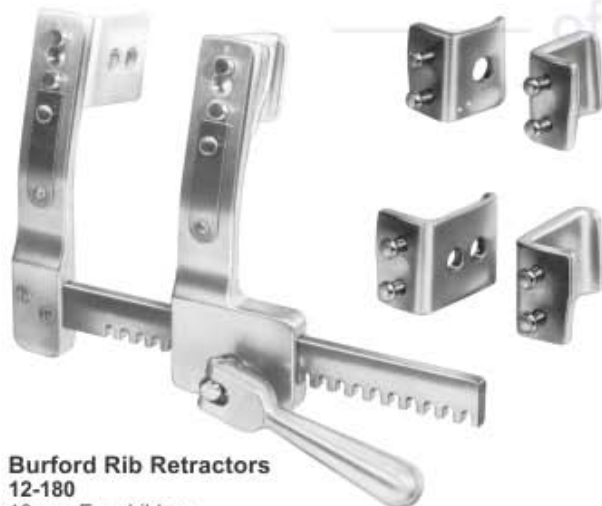

Burford Rib Retractors
12-180
18 cm For children
spread with 2 sets of Blades
12-181 48 mm x 42 mm spreading 135 mm
12-182 38 mm x 42 mm spreading 135 mm